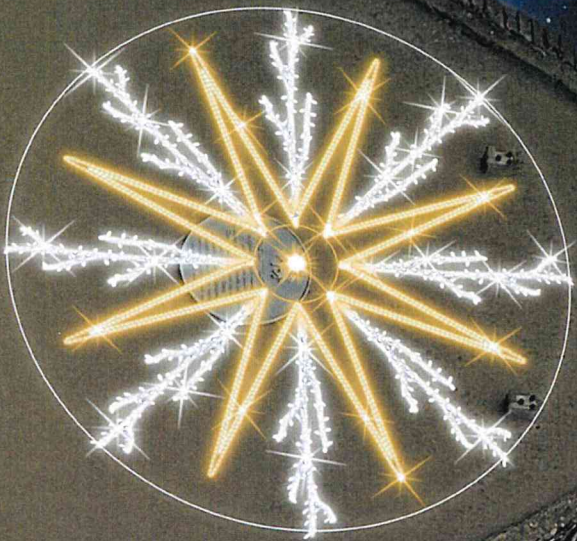

Witney

LITTE
Lighting and Illumination Technology Experience
Limited

This design is protected under copyright© and may not be copied for a third party without the permission of LITE Ltd.
Artists impression only. Not to scale or to be used for installation purposes