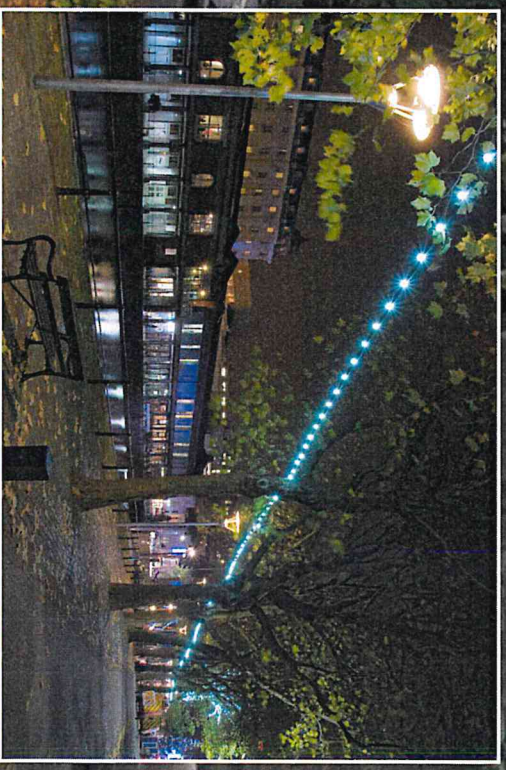

Witney

**LITTE**  
Lighting and Illumination Technology Experience  
Limited

This design is protected under copyright© and may not be copied for a third party without the permission of LITE Ltd.  
Artists impression only. Not to scale or to be used for installation purposes

*Witney*

**L I T E**  
Lighting and Illumination Technology Experts  
Limited

This design is protected under copyright@ and may not be copied for a third party without the permission of LITE Ltd.  
Artists impression only. Not to scale or to be used for installation purposes